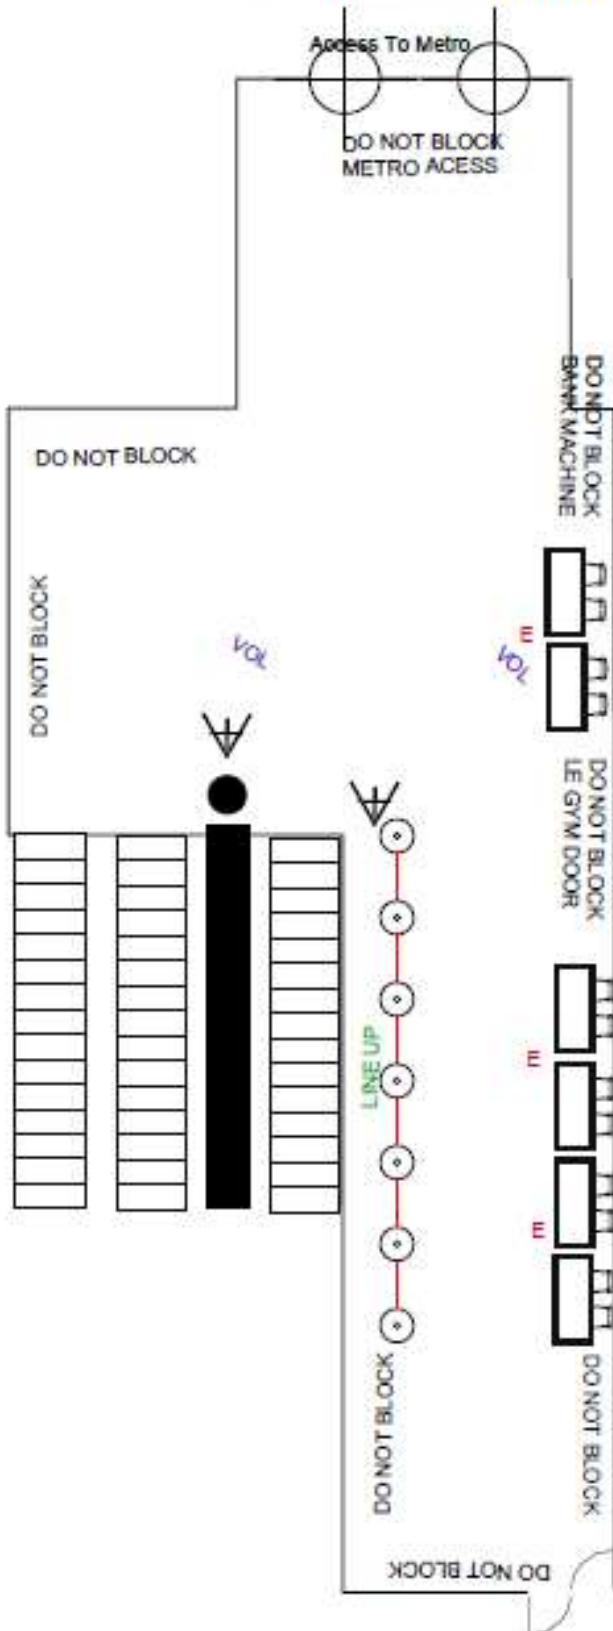

# Atrium A, Day 2 - October 11<sup>th</sup>

## EV S 2.200 Sub-basement

**St. Georges University  
School of Medicine**

**Grad  
Schools**

**Bureau Veritas**

**Circle Medical**

**Desjardins**

**DRW**

**Private**